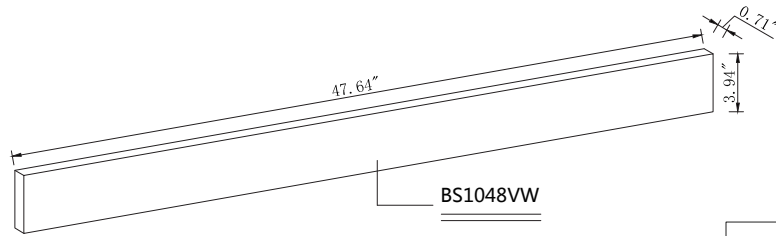

Top view

Back view

BS1048VW

Front view

Side view

Drawer Interior Size

DWG. NO.:

MODEL NO.:

VF43548MWH_BS

ALTERATIONS

- 1
- 2
- 3
- 4

FOR PROPOSAL ONLY ALL DIMENSIONS TO BE VERIFIED

SCALE:

DWG. BY:

CHECKED BY:

DATE: