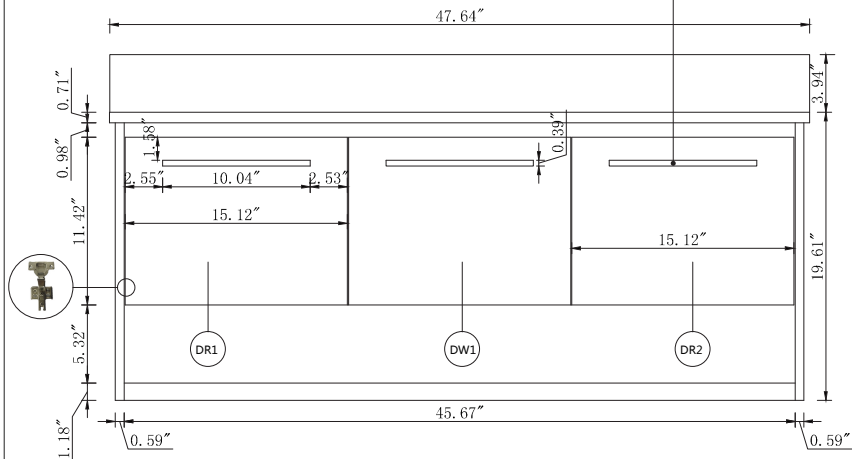

Top view

Back view

BS1048VW

Front view

Side view

Drawer Interior Size

DWG. NO.:

MODEL NO.:

VF43548MWH_BS

ALTERATIONS

- 1
- 2
- 3
- 4

FOR PROPOSAL ONLY ALL DIMENSIONS TO BE VERIFIED

SCALE:

DWG. BY:

CHECKED BY:

DATE: