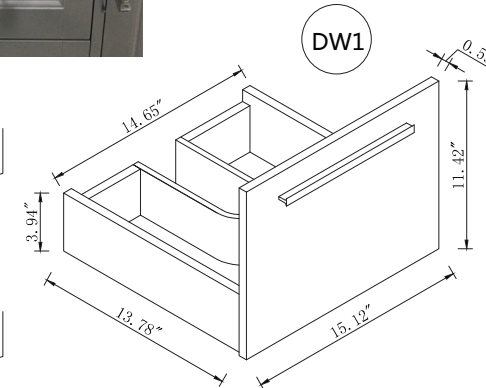

Top view

Back view

BS1048VW

Front view

Side view

Drawer Interior Size

DWG. NO.:

MODEL NO.:

VF43548MWH_BS

ALTERATIONS

- 1
- 2
- 3
- 4

FOR PROPOSAL ONLY ALL DIMENSIONS TO BE VERIFIED

SCALE:

DWG. BY:

CHECKED BY:

DATE: