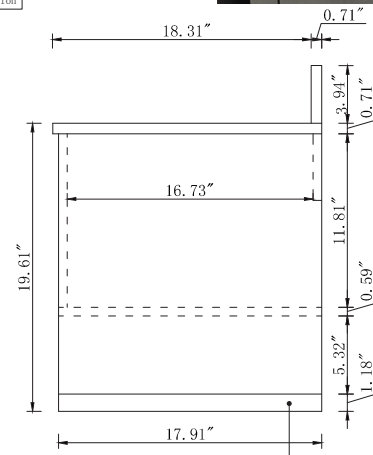

Top view

Back view

BS1048VW

Front view

Side view

Drawer Interior Size

DWG. NO.:

MODEL NO.:

VF43548MWH_BS

ALTERATIONS

- 1
- 2
- 3
- 4

FOR PROPOSAL ONLY ALL DIMENSIONS TO BE VERIFIED

SCALE:

DWG. BY:

CHECKED BY:

DATE: