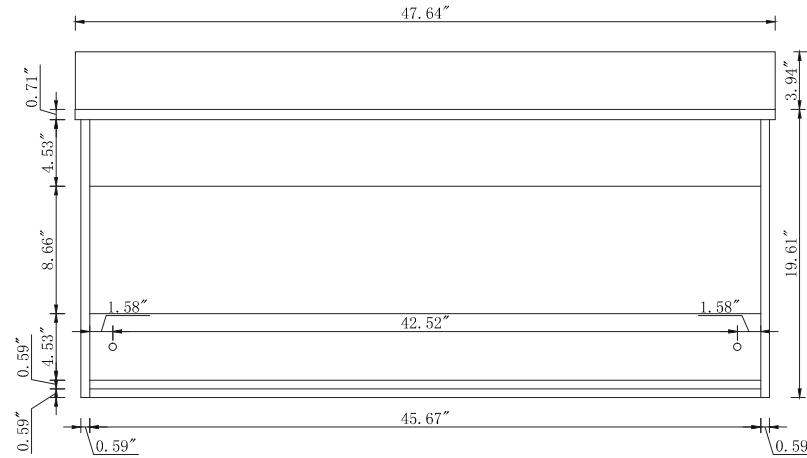

Top view

Back view

BS1048VW

Front view

Side view

Drawer Interior Size

DWG. NO.:

MODEL NO.:

VF43548MWH_BS

ALTERATIONS

- 1
- 2
- 3
- 4

FOR PROPOSAL ONLY ALL DIMENSIONS TO BE VERIFIED

SCALE:

DWG. BY:

CHECKED BY:

DATE: